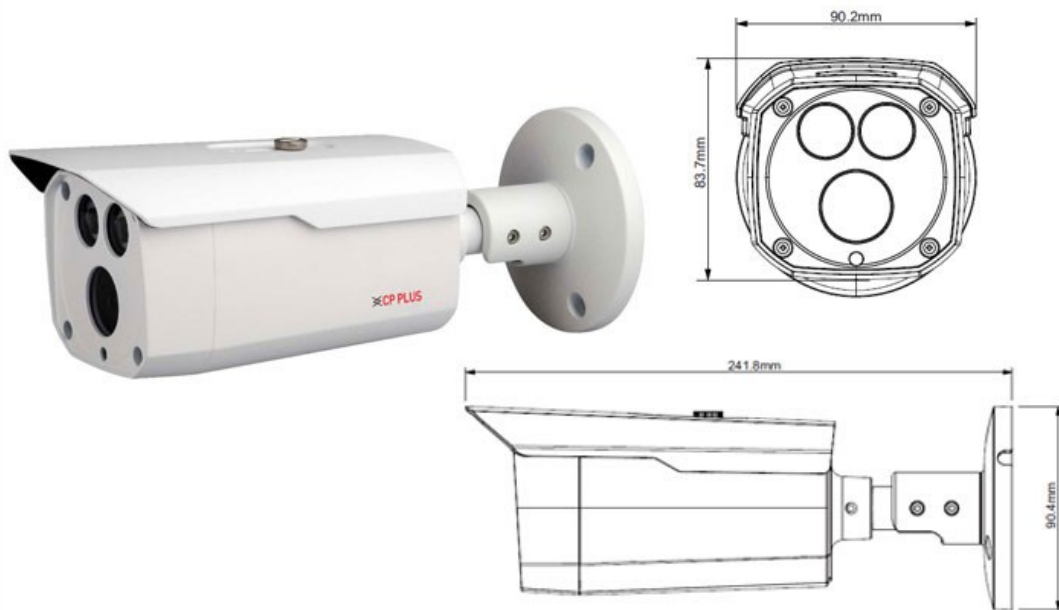

**CP- UVC-TA20R5****2 MP Full HD HDCVI IR Array Bullet Camera - 50 Mtr.****CP PLUS**  
**CORAL****Main Features**

- 1/2.7" 2Megapixel HQIS Pro Image Sensor
- 25/30fps@1080P
- Day/Night(ICR), AWB, AGC, BLC, 2D-DNR
- 8 mm fixed lens
- IR Range of 50 M, IP67
- High speed, long distance real-time transmission

# CP- UVC-TA20R5

2 MP Full HD HDCVI IR Array Bullet Camera - 50 Mtr.

## Feature

Image Sensor  
Minimum Illumination  
Shutter Speed  
Lens  
Video Streaming  
Video Output  
ICR  
IR  
Operating Temperature  
Power Source  
Power Consumption  
Weatherproof Standard  
Dimension  
Weight

## Specification

1/2.7" 2Megapixel HQIS Pro  
0.01Lux@F1.2(AGC ON),0Lux IR on  
1/50s~1/50,000s  
8mm  
1080P@25 fps  
1-channel BNC HDCVI high definition video output  
Auto(ICR)/B&W/Color  
IR Range of 50 M, Array  
-30°C~+60°C/ Less than 95%RH (no condensation)  
DC12V±20%  
Max 5W  
IP67  
241.8mm × 90.2mm × 83.7mm  
0.64kg